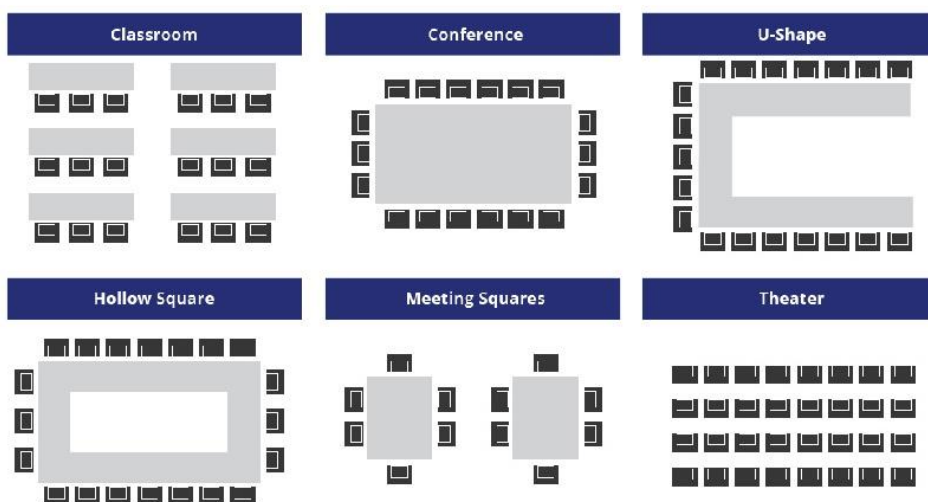

Collaborate + Communicate + Create

Getting down to business? Look no further than the **Esplanade Room** for functions for up to 40 people.

A short tram or train ride from the CBD, our business centre offers complimentary onsite parking, unlimited Wi-Fi, and delicious catering from our local favourites. It's a bright, cosy corner for networking functions, sales presentations, conferences and business meetings.

Full Day and Half-Day Room Hire
Options Available

Data projector included

A light-filled, flexible space

Ideal for groups of up to 40 people

Delicious catering from local venues

Room Layout options

The Esplanade Room (10m x 12m) can be configured to suit your needs, from a huge open space, to U-shape, classroom, squares, theatre-style, or other table arrangements.

Speak with our friendly team to discuss the best way to make the room work for you.

Looking for a different kind of space?

Our bright and cheerful **Guest Lounge** can also be booked for your function. This spacious light-filled room is located on the ground floor. The room layout is very flexible and can be tailored to your needs.

With an alfresco outdoor area, the Guest Lounge can hold up to 40 people in a cocktail style arrangement. It's also the perfect break-out spot for your conference lunches.

Getting here

Cosmopolitan Hotel is conveniently located on **Carlisle Street** in **St Kilda** – only 6km from the Melbourne CBD.