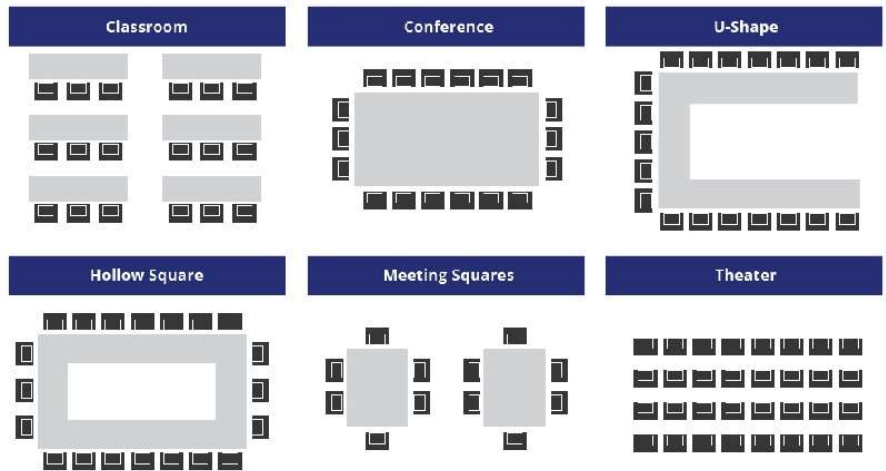

Collaborate + Communicate + Create

Getting down to business? Look no further than the **Esplanade Room** for functions for up to 50 people.

A short tram or train ride from the CBD, our business centre offers complimentary onsite parking, unlimited Wi-Fi, and delicious catering from our local favourites. It's a bright, cosy corner for networking functions, sales presentations, conferences and business meetings.

**Full Day Room
Hire: \$400.00**

**Half Day Room
Hire: \$250.00**

**Data projector
included**

Catering options
exclusively from

FITZROVIA

— FINE FOOD SUSTAINABILITY —

Room Layout options

The Esplanade Room can be configured to suit your needs, from a huge open space, to squares, theatre-style, U-shape, or other table arrangements.

Speak with our friendly team to discuss the best way to make the room work for you.

Looking for a different kind of space?

Chalk Café can also be booked for your function. This spacious open-plan room is located on the ground floor. The room layout is very flexible and can be tailored to your needs.

With an alfresco outdoor area, Chalk can hold up to 40 people in a cocktail style arrangement. It's also the perfect break out spot for your conference lunches.

Getting here

Cosmopolitan Hotel is conveniently located on **Carlisle Street** in **St Kilda** – only 6km from the Melbourne CBD.